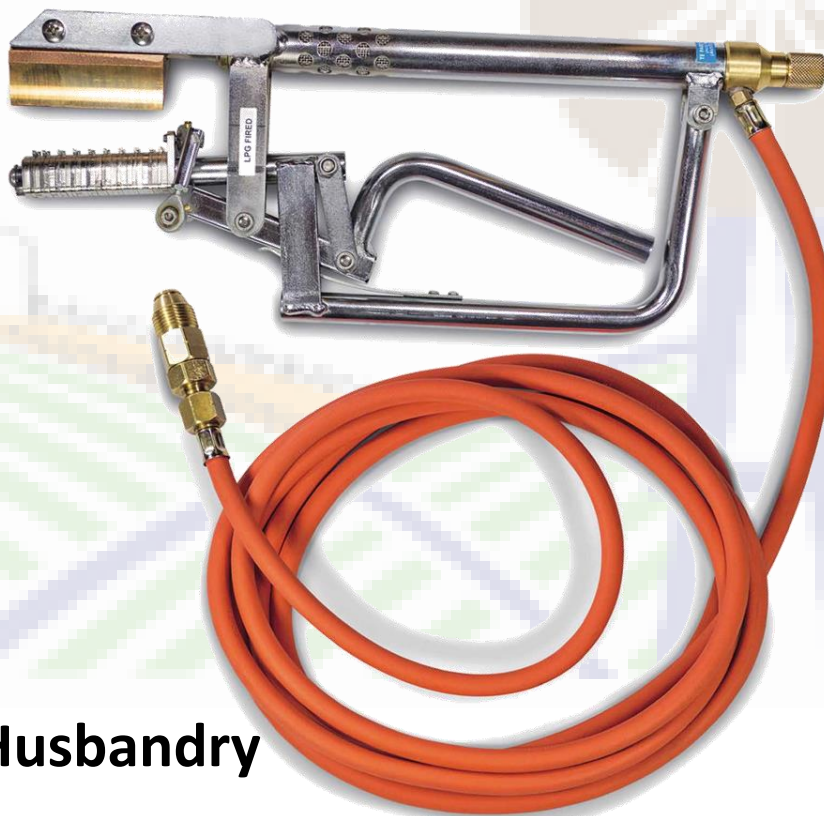

DOCKING IRON

Te Pari Patesco Docking Iron

The new Te Pari Patesco Docking Iron leaves the end of the tail wool free preventing dag build up

Animal Husbandry