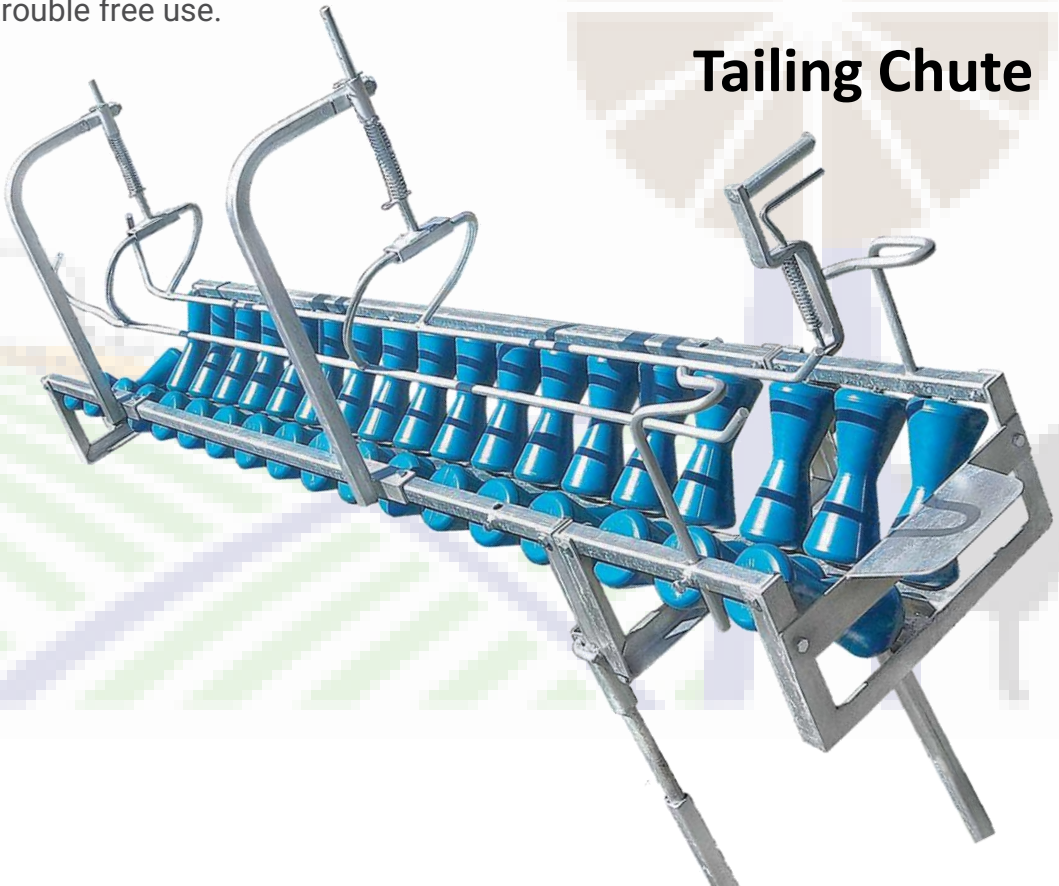

Tailing Chute

25 Moorundie Street,
TRURO SA.

Ph. 08 8564 0214

www.truroagencies.com.au

Email: orders@truroagencies.com.au