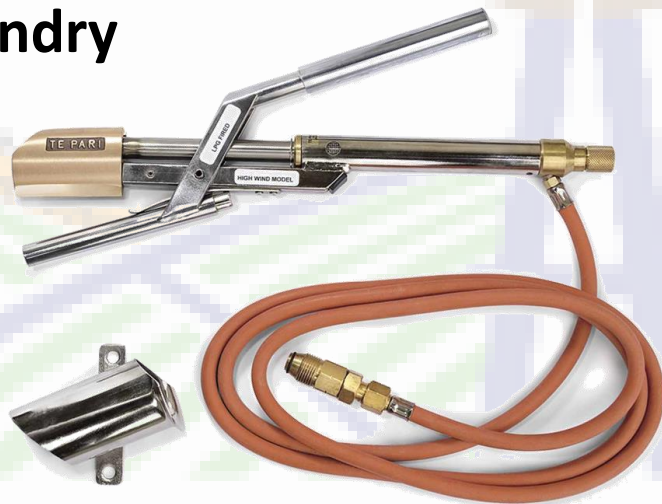

Animal Husbandry

25 Moorundie Street,
TRURO SA.

Ph. 08 8564 0214

www.truroagencies.com.au

Email: orders@truroagencies.com.au