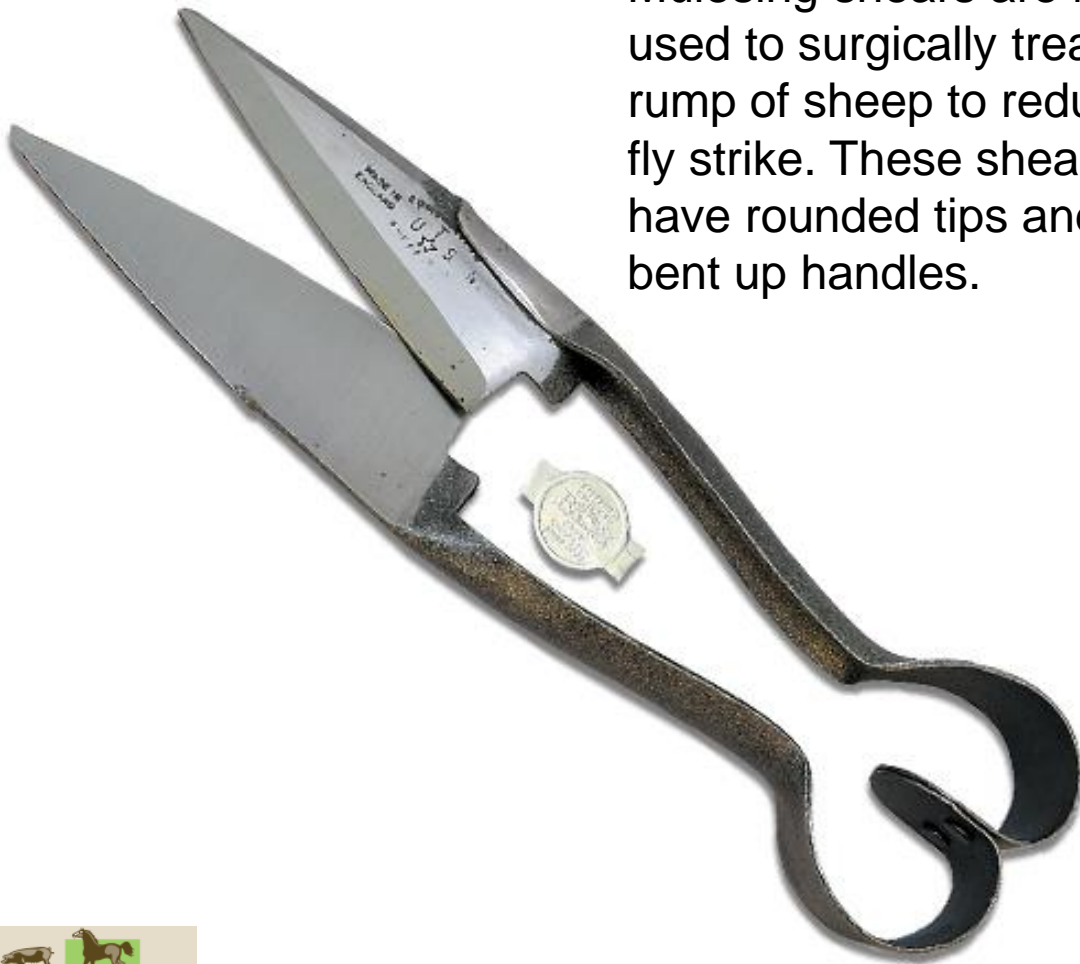

Shearing Hand Pieces

25 Moorundie Street,
TRURO SA.

Ph. 08 8564 0214

www.truroagencies.com.au

Email: orders@truroagencies.com.au

Hand Shears

Mulesing shears are best used to surgically treat the rump of sheep to reduce fly strike. These shears have rounded tips and bent up handles.